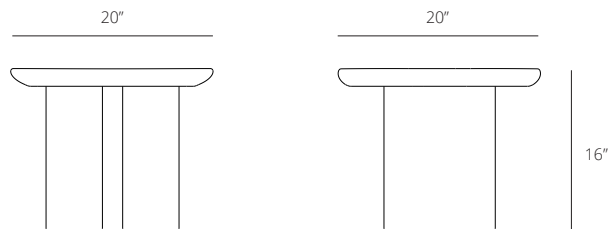

Warranty

1 years

SOLID WOOD FINISHES

BLACK ASH

NATURAL ASH

DEEP GREYLAC